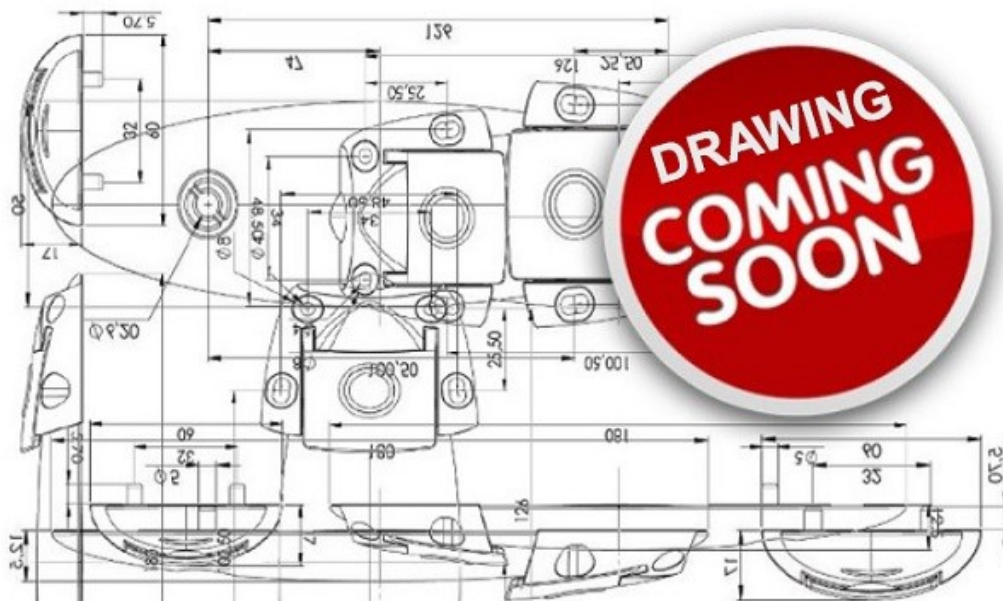

PRODUCT SHEET

Description:

Rail Handle "Hawk", cc 160mm, 20x190mm, Oak - Natural, W/Screws M4x22mm

Item number:

17.03.031-0

Units	Box	Carton	HS Code	Barcode
Pcs.			9403910090	 5704866517843

SISO A/S
Mileparken 11
DK-2740 Skovlunde
Denmark
VAT: 24786013